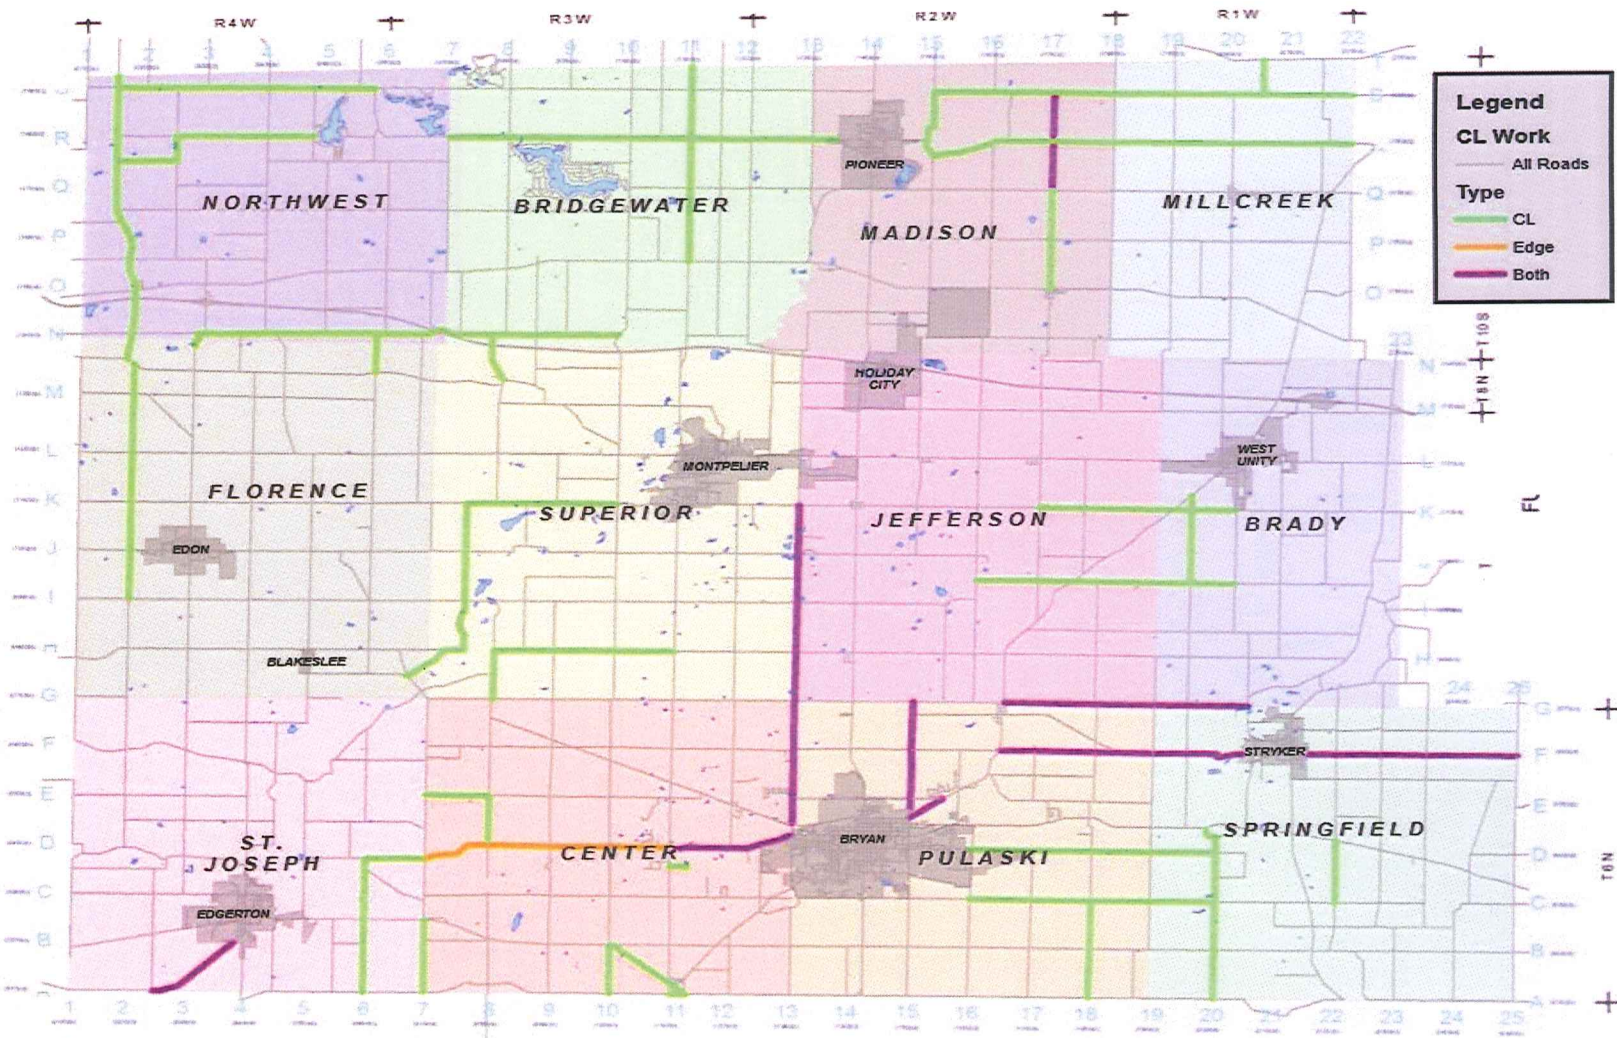

LOCATION MAP - WILLIAMS COUNTY, OHIO

Todd J. Roth
3-11-19
Todd J. Roth P.E., P.S.
Williams County Engineer