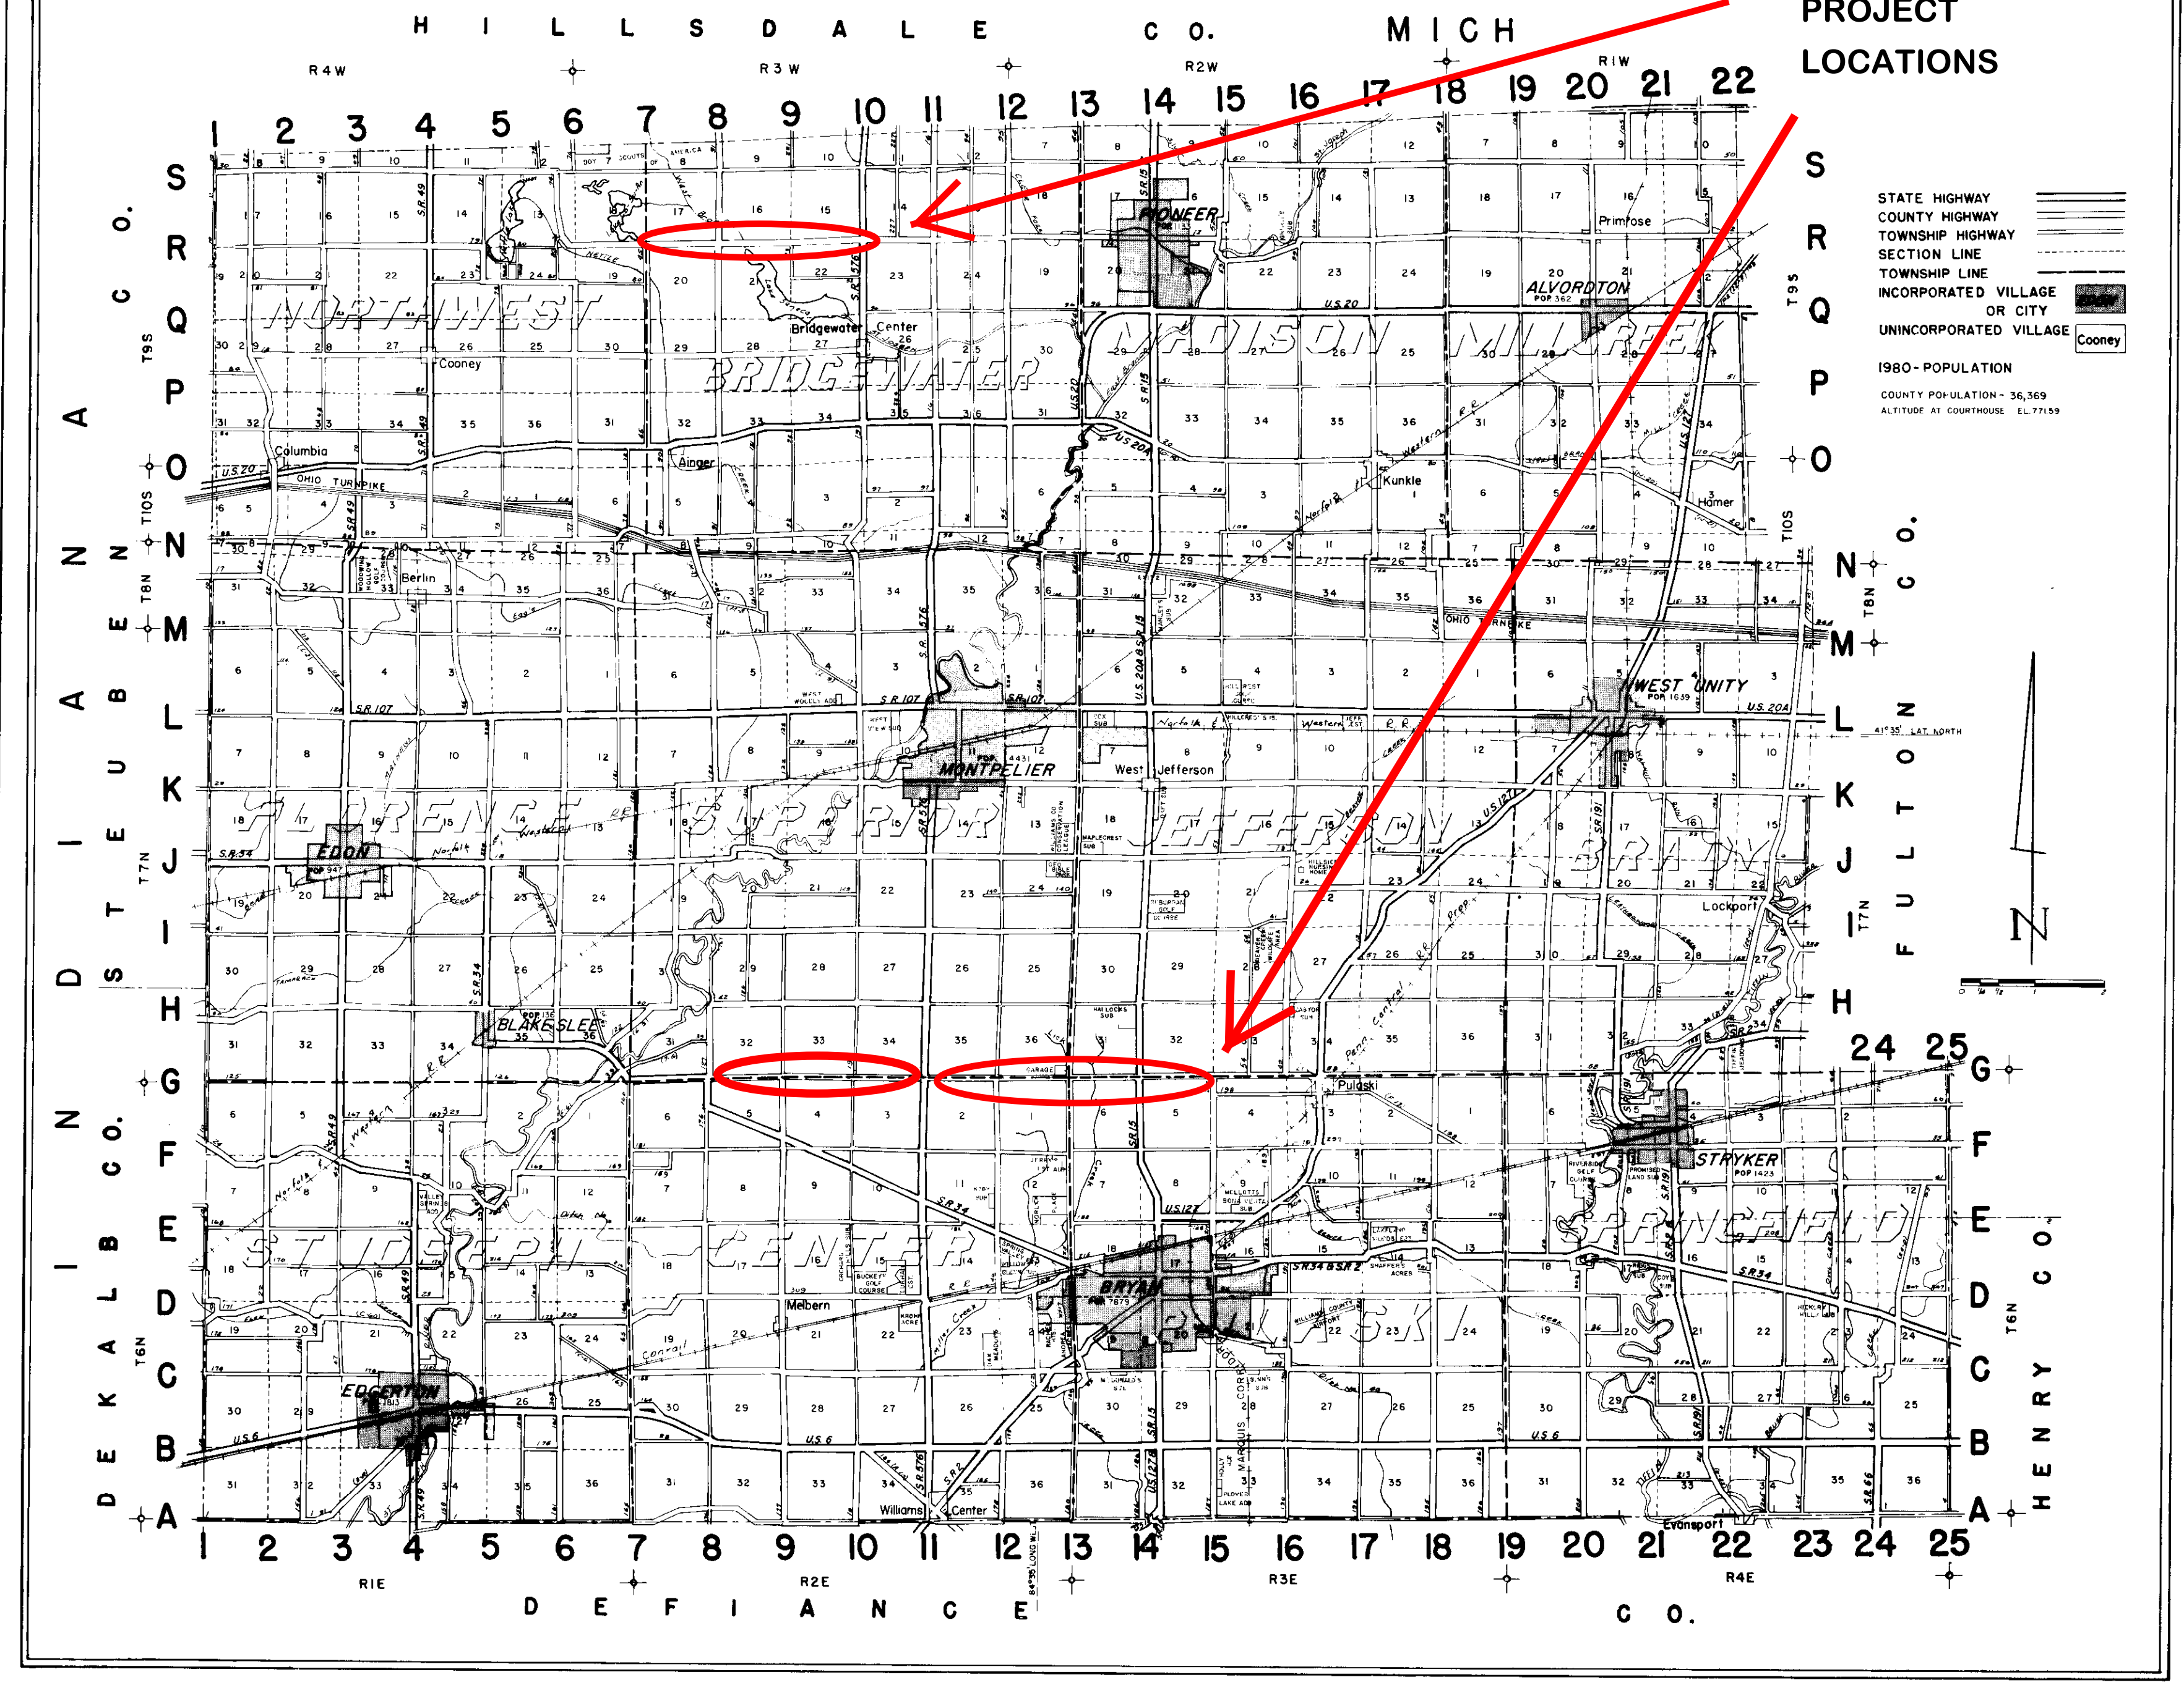

WILLIAMS COUNTY, OHIO

PROJECT LOCATIONS

- STATE HIGHWAY
 - COUNTY HIGHWAY
 - TOWNSHIP HIGHWAY
 - SECTION LINE
 - TOWNSHIP LINE
 - INCORPORATED VILLAGE OR CITY
 - UNINCORPORATED VILLAGE
- 1980 - POPULATION
 COUNTY POPULATION - 36,369
 ALTITUDE AT COURTHOUSE EL. 77159