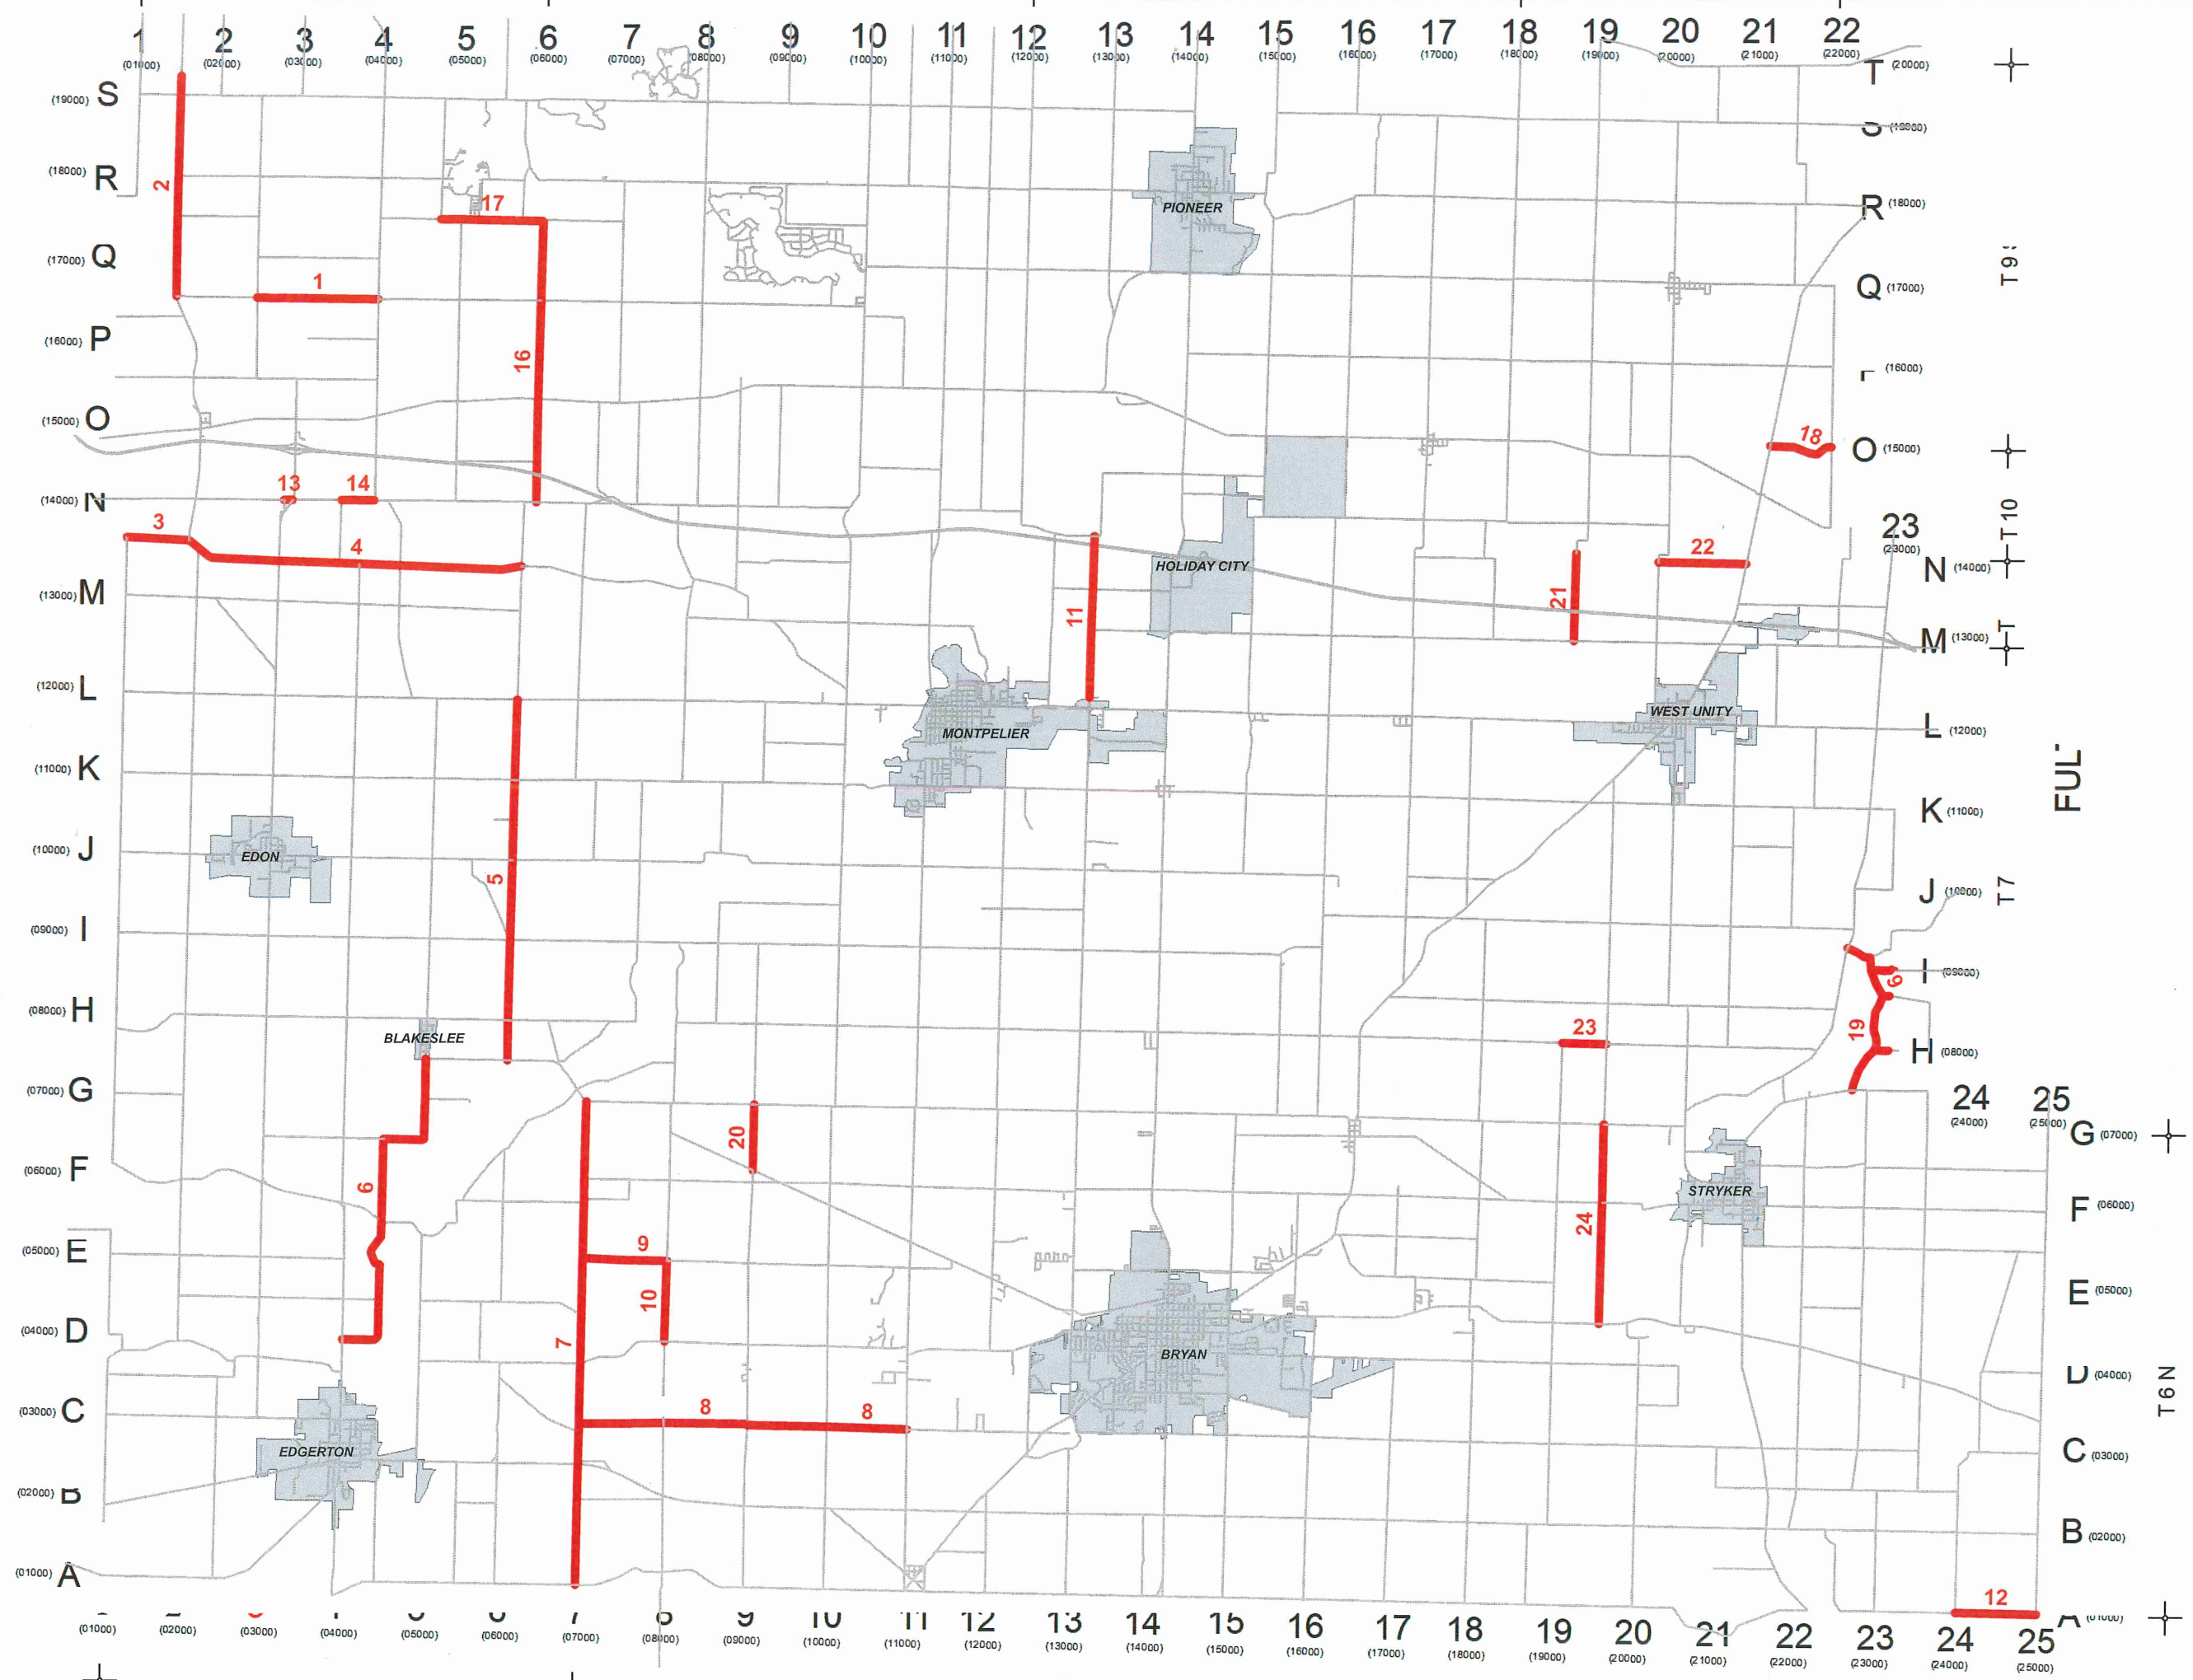

STEL

DEKAI

2020 Pavement Marking
Williams County, Ohio